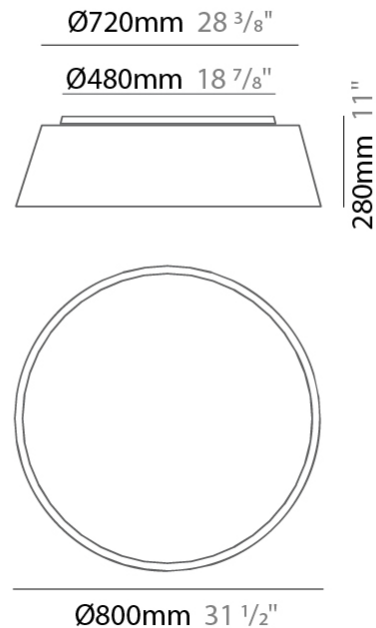

PROJECT _____
TYPE _____
SPECIFIER _____
QUANTITY _____
DATE _____

DRUM SURFACE

D112015- -

base number   Color   Finish
Temperature   Options

1. To build a product code in our configurator select the specify button on the base model # product page
2. To build a manual product code on this datasheet choose from the options listed below in blue font and add the suffix to the base model #

GENERAL

Series: Drum
Brand: Ole
Division: Design
Mounting Type: Surface
Mounting Location: Ceiling
Subcategory: Ambient

PHYSICAL

Shape: Drum
Diameter (mm): 800
Diameter (in): 31 1/2
Height (mm): 280
Height (in): 11
Light Distribution: Direct
Weight (kg): 4.6
Weight (lbs): 10.1
Diffuser: PMMA - Opal
Fixture Finish: [BEI](#) / [BLK](#) / [BLU](#) / [COG](#) / [DGN](#) / [GRY](#) / [MRN](#) / [MOC](#) / [MUS](#) / [OLV](#) / [SIL](#) / [STN](#) / [TER](#) / [WHI](#)
Fixture Material: Metal / Elastic Fabric
Upon Request: Other fabric cord colors available upon request (see downloadable finish chart)

ELECTRICAL

Lamp Type: LED
Input Wattage (W): 25
Dimming: Non-Dimmable / 0-10V Dimming
Driver Included: Yes
Driver Location: Integrated
Driver Type: Constant Current - Universal
Driver Class: Class 2
Input Voltage (V): 120 - 277

LED

Color Temperature (°K): [3000](#) / [4000](#)
Max. Delivered Lumen (lm): 2400 / 2510
CRI: >80 CRI
Lamp Life (hrs): 50000

OPTICAL

RATINGS AND CERTIFICATIONS

Certified By: Certified for North American Standards
IP rating: IP20